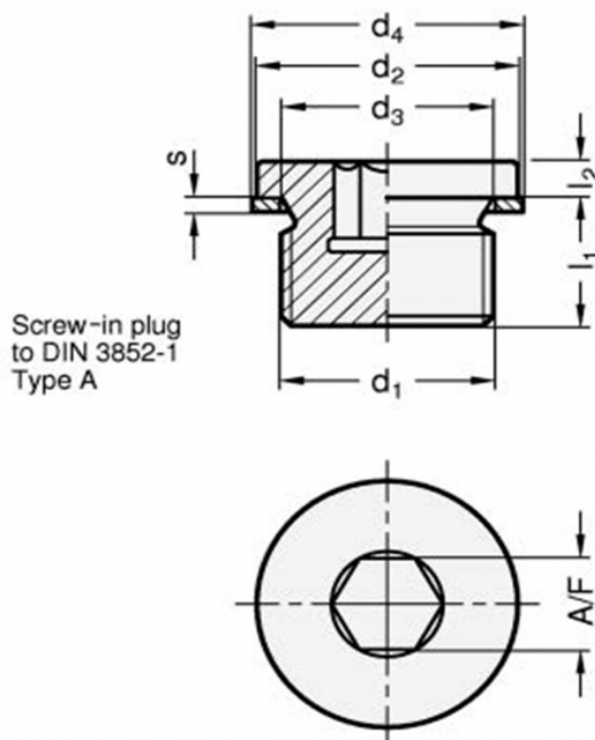

Article number: 20908STG34AC

Description: E+G Threaded plug DIN 908-ST-G3/4-AC

## Measures

A/F	= 12
d1	= G3 /4
d2h14	= 32
d3	= 26.7
d4	= 32
l1	= 16
l2	= 4
s	= 2

Weight in (g) = 70